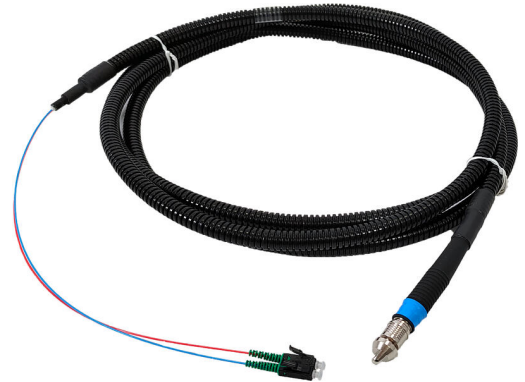

2LINE Quick Connect cable system

For plug connection between 2-LINE G-BOX and house connection

2LINE G-BOX CAB 2xQODC L10000

Article no.: 3030403382, GTIN: 4052487231466

- **Splice-less connection between 2-LINE G-BOX and house connection**
- **End customer can make the connection independently**
- **End customer can make the connection independently**

Picture may differ from selected product

Pre-assembled, two-part patch cable system with watertight QODC plug connection.

FACTS

Advantages:

- Excess fibre length adapted to 2LINE G-BOX KÜB
- Longitudinally watertight along the entire cable length
- 2LINE G-BOX does not need to be opened again

Dimensions:

- Available in various lengths

Properties:

- Number of fibres: 2x
- Connection cable to 2LINE G-BOX: Connection side 1: 2x LC/APC connectors, Connection side 2: QODC plug
- Outgoing cable: Connection side 1: QODC socket, Connection side 2: QODC plug

Tests/Standards:

- IP68

FEATURES

Type: G-BOX CAB
Length (mm): 10000