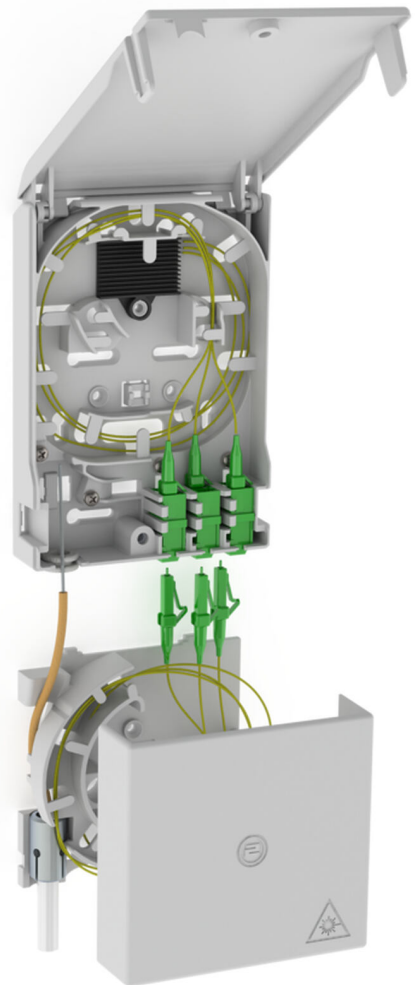

# Fibre-optic termination point

With excess cable length box

## 2LINE G-BOX GF-AP Set4 + KUEB

Article no.: 3030354961, GTIN: 4052487227520

Accommodates up to 6 LC/APC pigtailed and 3 LC duplex couplings.

Picture may differ from selected product