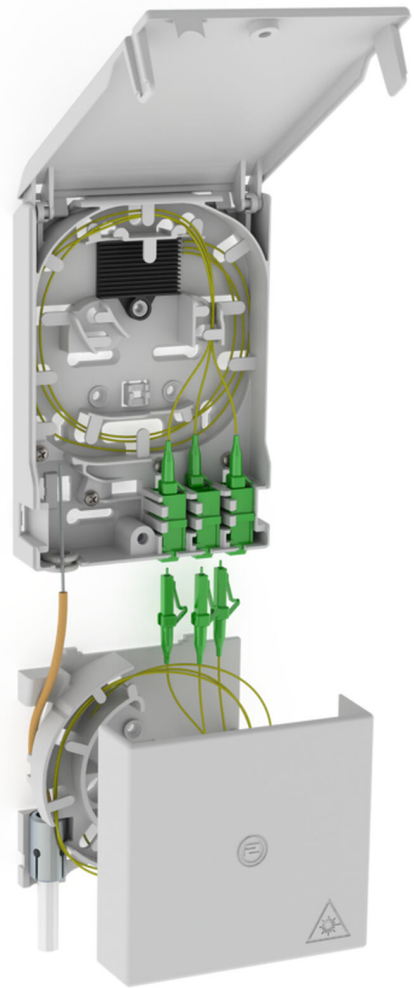

Fibre-optic termination point

With excess cable length box

2LINE G-BOX GF-AP Set6

Article no.: 3030354975, GTIN: 4052487227469

Accommodates up to 6 LC/APC pigtailed and 3 LC duplex couplings.

Picture may differ from selected product

FACTS

Advantages:

- Fast and simple connection without undesirable attenuations thanks to optimal fibre routing

Scope of delivery:

- Example: 2LINE G-BOX GF-AP Set6 + KUEB
- 1 piece fibre-optic termination point with 12-slot splice holder
- 3 pieces LC/APC pigtails
- 6 pieces excess cable length box
- 1x excess cable length box

Dimensions:

- KÜB (HxWxD): 90x96x27mm
- Gf-AP (HxWxD): 135x96x27mm

Properties:

- Accommodates up to 3 LC duplex couplings and 6 LC pigtails
- For storing excess cable lengths

Material:

- PC/ABS-FR

FEATURES

Special feature: Gf-AP inkl. 6x LC/APC Pigtails