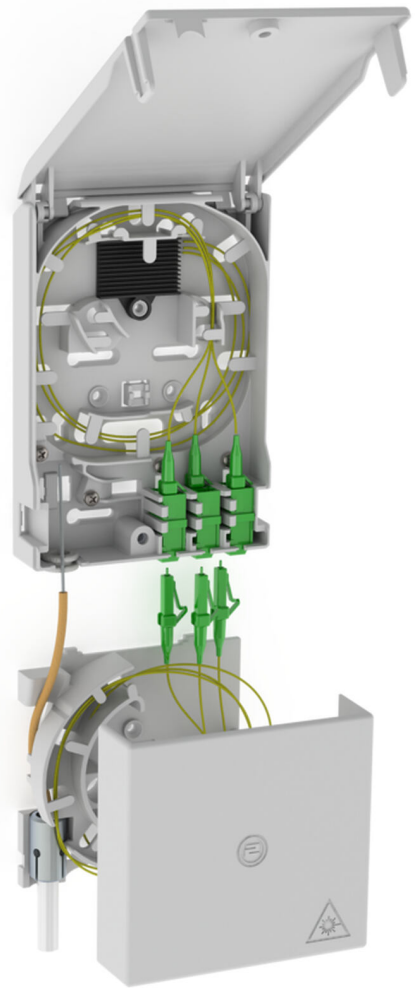

# Fibre-optic termination point

With excess cable length box

## 2LINE G-BOX GF-AP Set2

Article no.: 3030354968, GTIN: 4052487227414

Accommodates up to 6 LC/APC pigtailed and 3 LC duplex couplings.

Picture may differ from selected product