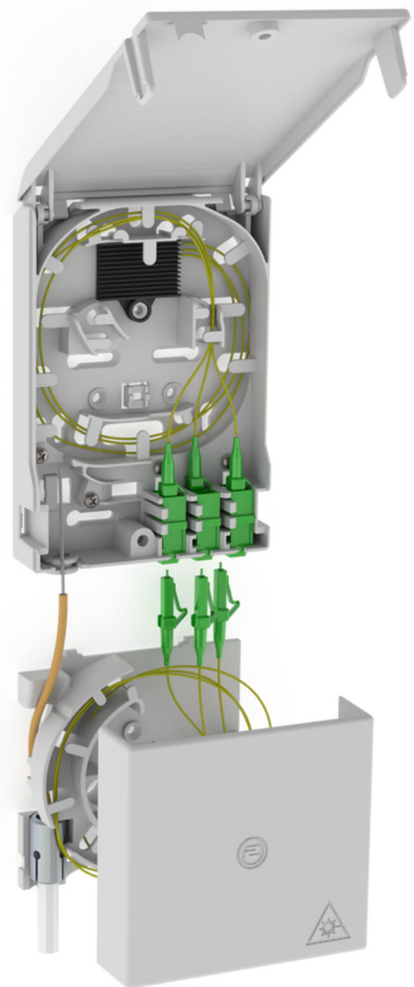

Fibre-optic termination point

With excess cable length box

2LINE G-BOX GF-AP Set3 + KUEB

Article no.: 3030354958, GTIN: 4052487227513

Accommodates up to 6 LC/APC pigtailed and 3 LC duplex couplings.

Picture may differ from selected product

FACTS

Advantages:

- Fast and simple connection without undesirable attenuations thanks to optimal fibre routing

Scope of delivery:

- Example: 2LINE G-BOX GF-AP Set6 + KUEB
- 1 piece fibre-optic termination point with 12-slot splice holder
- 3 pieces LC/APC pigtails
- 6 pieces excess cable length box
- 1x excess cable length box

Dimensions:

- KÜB (HxWxD): 90x96x27mm
- Gf-AP (HxWxD): 135x96x27mm

Properties:

- Accommodates up to 3 LC duplex couplings and 6 LC pigtails
- For storing excess cable lengths

Material:

- PC/ABS-FR

FEATURES

Special feature: Gf-AP inkl. 3x LC/APC Pigtails + KÜB