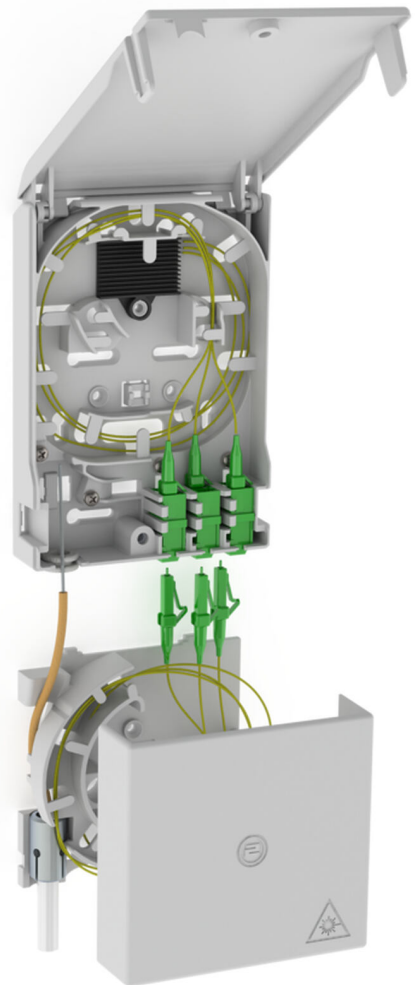

Fibre-optic termination point

With excess cable length box

2LINE G-BOX GF-AP Set2 + KUEB

Article no.: 3030354955, GTIN: 4052487227506

Accommodates up to 6 LC/APC pigtailed and 3 LC duplex couplings.

Picture may differ from selected product

FACTS

Advantages:

- Fast and simple connection without undesirable attenuations thanks to optimal fibre routing

Scope of delivery:

- Example: 2LINE G-BOX GF-AP Set6 + KUEB
- 1 piece fibre-optic termination point with 12-slot splice holder
- 3 pieces LC/APC pigtails
- 6 pieces excess cable length box
- 1x excess cable length box

Dimensions:

- KÜB (HxWxD): 90x96x27mm
- Gf-AP (HxWxD): 135x96x27mm

Properties:

- Accommodates up to 3 LC duplex couplings and 6 LC pigtails
- For storing excess cable lengths

Material:

- PC/ABS-FR

FEATURES

Special feature: Gf-AP inkl. 2x LC/APC Pigtails + KÜB