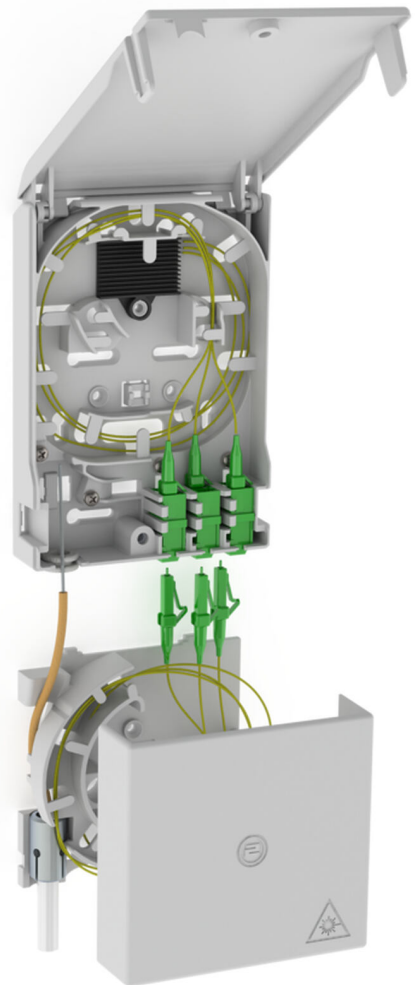

Fibre-optic termination point

With excess cable length box

2LINE G-BOX GF-AP SET + KUEB

Article no.: 3030354950, GTIN: 4052487227490

Accommodates up to 6 LC/APC pigtailed and 3 LC duplex couplings.

Picture may differ from selected product

FACTS

Advantages:

- Fast and simple connection without undesirable attenuations thanks to optimal fibre routing

Scope of delivery:

- Example: 2LINE G-BOX GF-AP Set6 + KUEB
- 1 piece fibre-optic termination point with 12-slot splice holder
- 3 pieces LC/APC pigtails
- 6 pieces excess cable length box
- 1x excess cable length box

Dimensions:

- KÜB (HxWxD): 90x96x27mm
- Gf-AP (HxWxD): 135x96x27mm

Properties:

- Accommodates up to 3 LC duplex couplings and 6 LC pigtails
- For storing excess cable lengths

Material:

- PC/ABS-FR

FEATURES

Special feature: Gf-AP inkl. 1x LC/APC Pigtail + KÜB