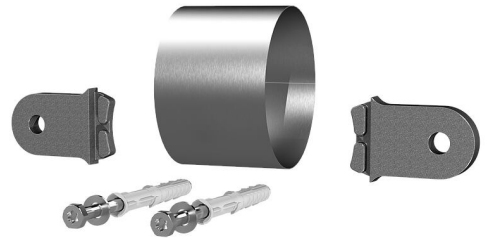

Support pipe set

For ESH PolySafe including twist protection flaps

ESH PolySafe SRS

Article no.: 1910010299, GTIN: 4052487165778

Picture may differ from selected product

FACTS

Scope of delivery:

- 1 piece compensation pipe
- 2 pieces twist protection flaps
- 2 pieces frame plugs SXR 10 x 80

Material:

- Pipe: Stainless steel V2A
- Flaps: Fibre-glass reinforced polyamide