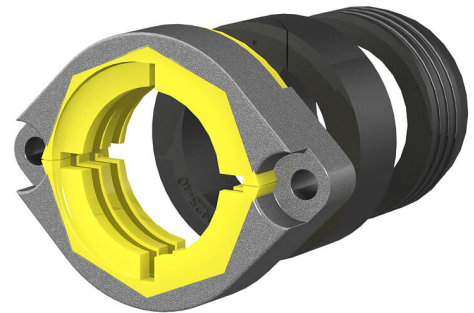

Gas assembly kit for Schuck HEK DN25

MSCH DN25

Article no.: 5060150678, GTIN: 4052487235976

For single and multi-utility building entries.

Picture may differ from selected product

FACTS

Scope of delivery:

- Flap DN25
- 1 piece Primary sealing element
- 1 piece Secondary sealing element
- 1 piece 8-sided insert

Material:

- Glass fibre reinforced polyamide
- PE
- EPDM